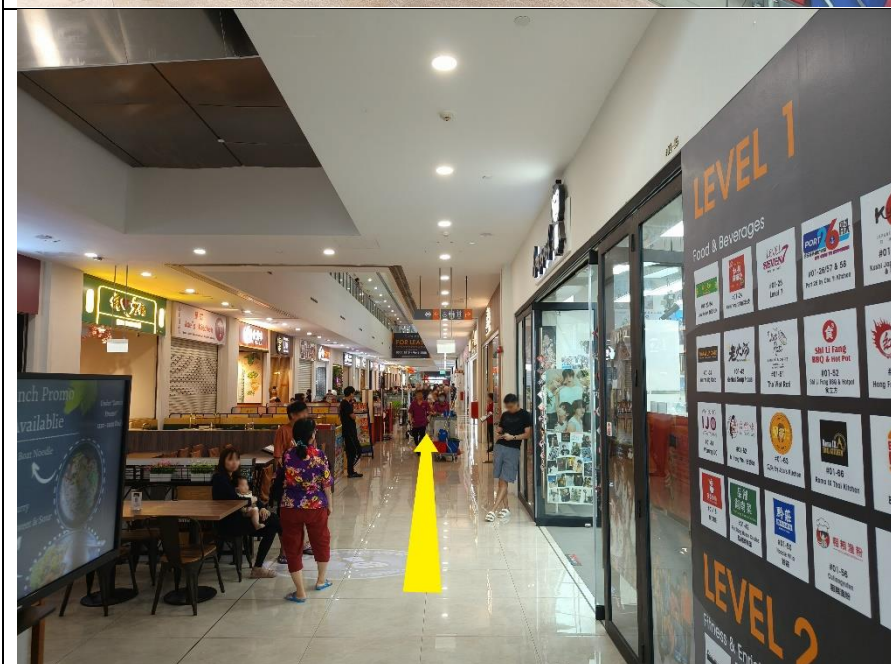

Via MRT

1) Head towards Tai Seng MRT Exit B (Harper Road/Airport Road)

2) Walk straight toward Exit B.

3) Take escalator up.

4) Exit the station and turn right. Follow the path towards Grantral Mall.

5) Enter Grantral Mall via nearest entrance (Beside Burger King).

6) Walk straight towards Food Court.

7) Access the Lift Lobby via the right door.

8) Enter the door to access the lift lobby.

9) Take the cargo/passenger lifts along the corridor.

10) Spaceytunes is located at #04-03.