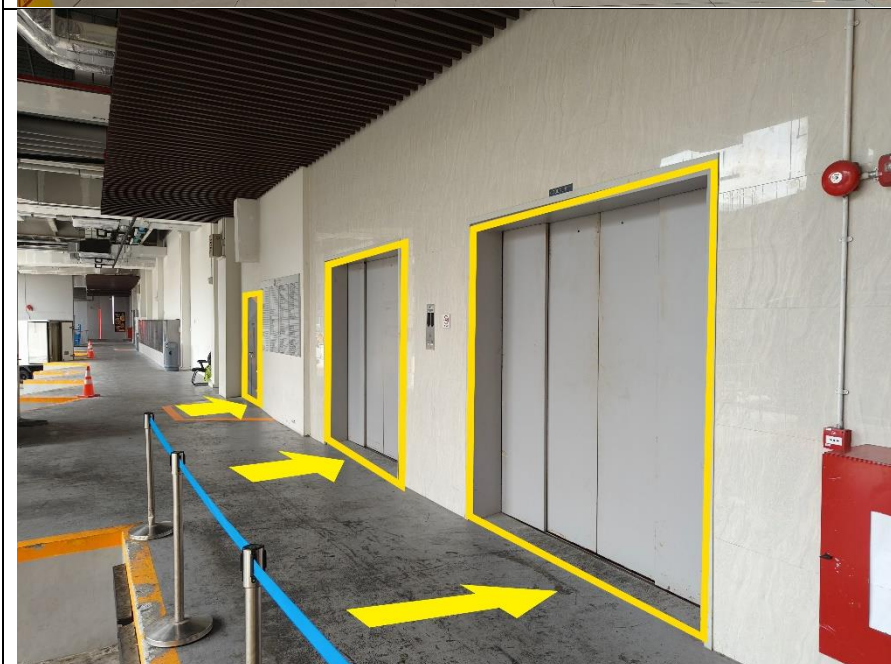

Via MRT

1) Head towards Tai Seng MRT Exit B (Harper Road/Airport Road)

2) Walk straight toward Exit B.

3) Take escalator up.

4) Exit the station and turn right. Follow the path towards Grantral Mall.

5) Enter Grantral Mall via nearest entrance (Beside Burger King).

6) Walk straight towards Food Court.

7) Access the Lift Lobby via the right door.

8) Enter the door to access the lift lobby.

9) Take the cargo/passenger lifts along the corridor.

10) Spaceytunes is located at #04-03.