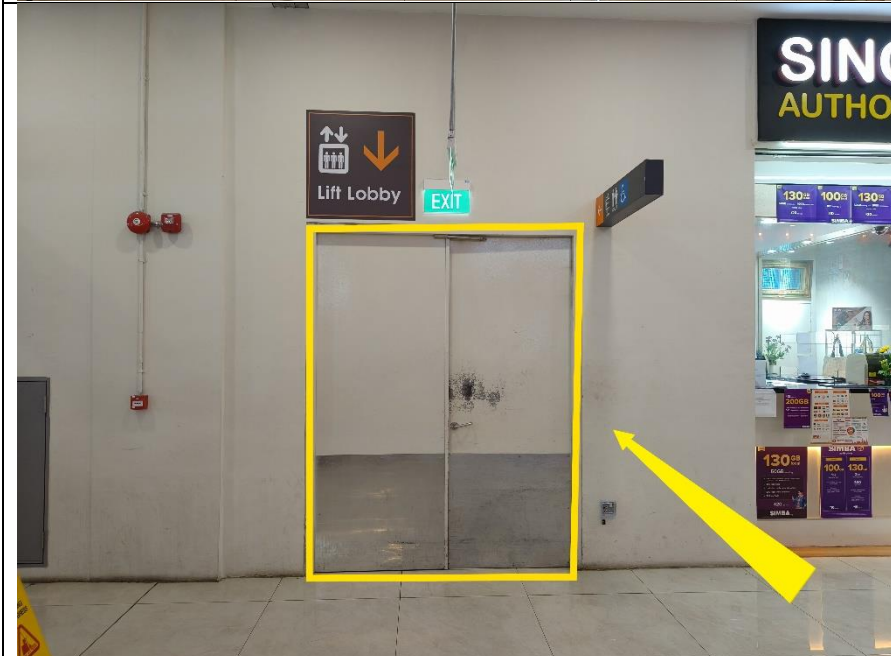

Via MRT

1) Head towards Tai Seng MRT Exit B (Harper Road/Airport Road)

2) Walk straight toward Exit B.

3) Take escalator up.

4) Exit the station and turn right. Follow the path towards Grantral Mall.

5) Enter Grantral Mall via nearest entrance (Beside Burger King).

6) Walk straight towards Food Court.

7) Access the Lift Lobby via the right door.

8) Enter the door to access the lift lobby.

9) Take the cargo/passenger lifts along the corridor.

10) Spaceytunes is located at #04-03.