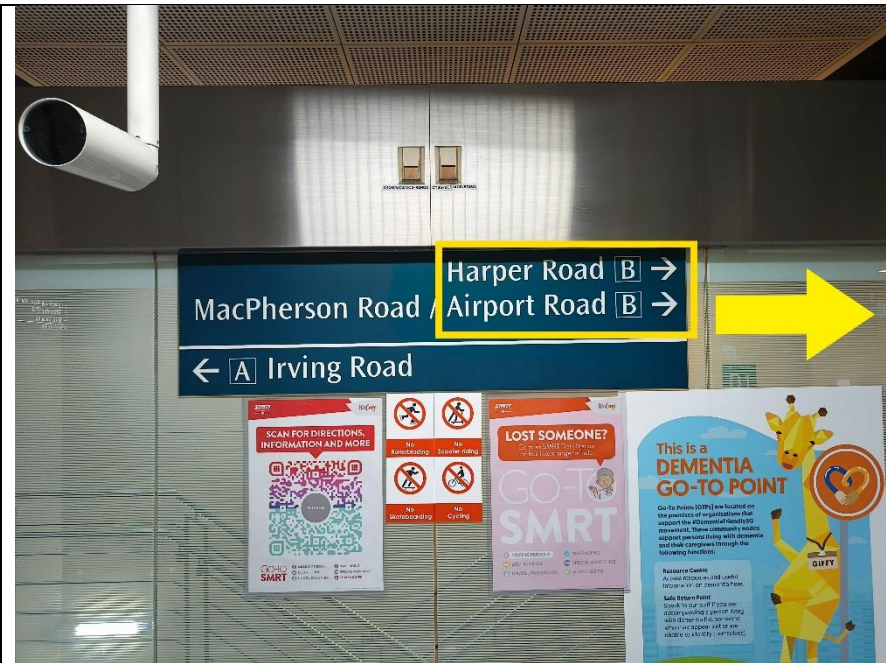

Via MRT

1) Head towards Tai Seng MRT Exit B (Harper Road/Airport Road)

2) Walk straight toward Exit B.

3) Take escalator up.

4) Exit the station and turn right. Follow the path towards Grantral Mall.

5) Enter Grantral Mall via nearest entrance (Beside Burger King).

6) Walk straight towards Food Court.

7) Access the Lift Lobby via the right door.

8) Enter the door to access the lift lobby.

9) Take the cargo/passenger lifts along the corridor.

10) Spaceytunes is located at #04-03.