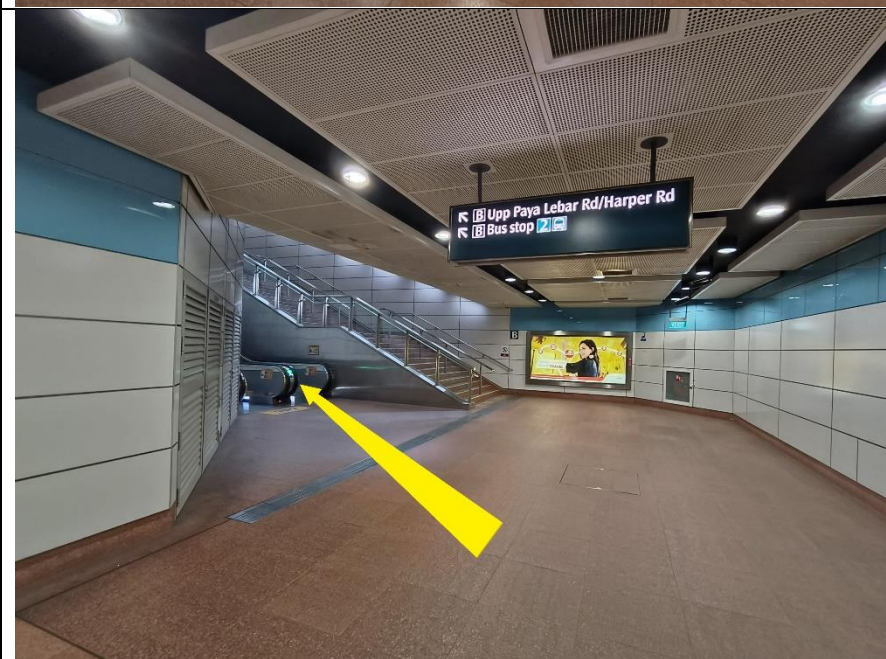

Via MRT

1) Head towards Tai Seng MRT Exit B (Harper Road/Airport Road)

2) Walk straight toward Exit B.

3) Take escalator up.

4) Exit the station and turn right. Follow the path towards Grantral Mall.

5) Enter Grantral Mall via nearest entrance (Beside Burger King).

6) Walk straight towards Food Court.

7) Access the Lift Lobby via the right door.

8) Enter the door to access the lift lobby.

9) Take the cargo/passenger lifts along the corridor.

10) Spaceytunes is located at #04-03.