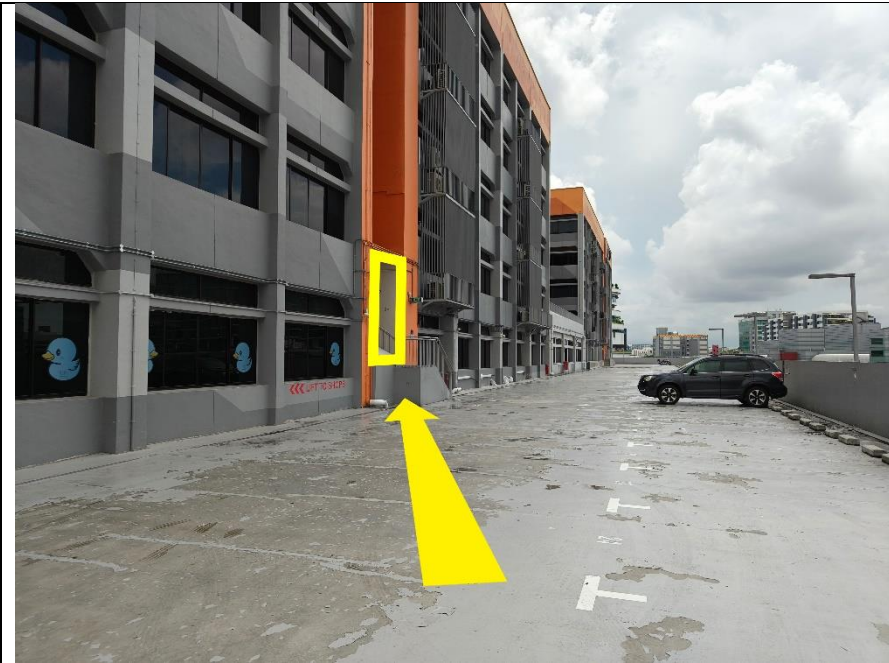

Via Driving

1) Turn right into Grantral Mall carpark.

2) Turn right into the multistorey carpark.

3) Head up towards level 4 open air carpark and turn right.

4) Park at this area for easier access to Spaceytunes.

5) Proceed into the nearest staircase.

6) Spaceytunes is located at #04-03.